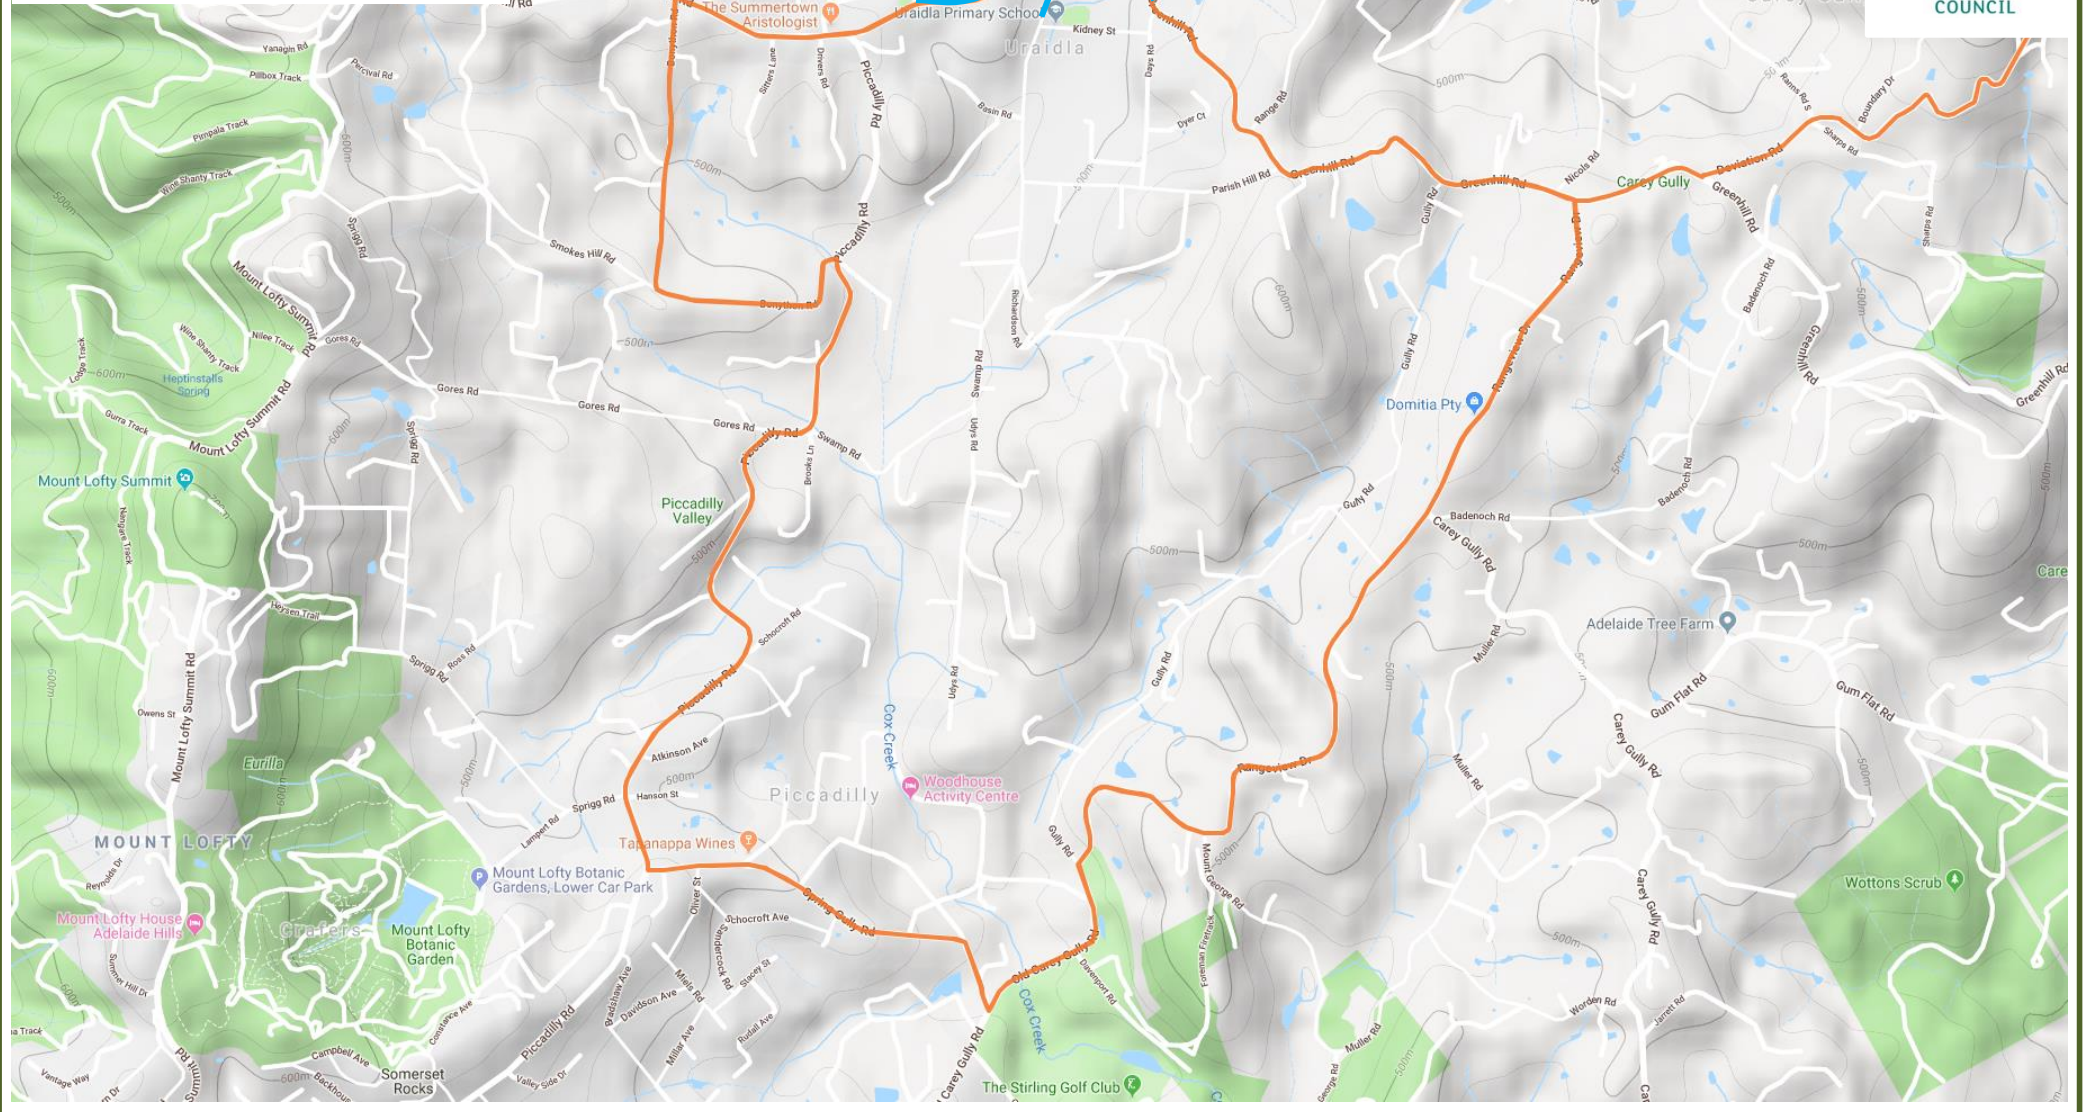

Santos Tour Down Under 2019

Subaru Stage 3: Lobethal to Uraidla

Complete Road Closures - Thursday 17 January 2019

- Greenhill Rd, Uraidla between Collins Rd and Days Rd from 5:00am - 7:00pm*
- Swamp Rd, Uraidla between Greenhill Rd and Kidney St from 5:00am - 7:00pm*
- Basket Range Rd, Uraidla for 25m east of Greenhill Rd from 5:00am - 7:00pm*
 - Elborough Ave will remain accessible via Basket Range Rd
 - Willsmore Ave will be closed at Greenhill Rd

*These closure times have been put in place for community safety and to allow set up and pack down of event infrastructure. However, we would expect to commence reopening of roads prior to this time.

Important detail: The majority of the closed section of Greenhill Road will be lined with metal Tour Down Under barriers preventing vehicle access to properties/businesses during the closure.

Please consider parking your car outside the complete closure on Wednesday night in order to access it on event day.

Rolling Road Closures

The remainder of the event circuit (see overleaf) will operate under **'rolling' road closures** managed and enforced by SA Police and supported by trained traffic marshalls. Entering and exiting the circuit area is likely to be heavily delayed between 12:00pm – 3:00pm, please consider your access and parking needs prior to the event day.

- 'Rolling' road closure [12:00pm – 3:00pm]
- Complete road closure [5:00am – 7:00pm*]

*These closure times have been put in place for community safety and to allow set up and pack down of event infrastructure. However, we would expect to commence reopening of roads prior to this time.