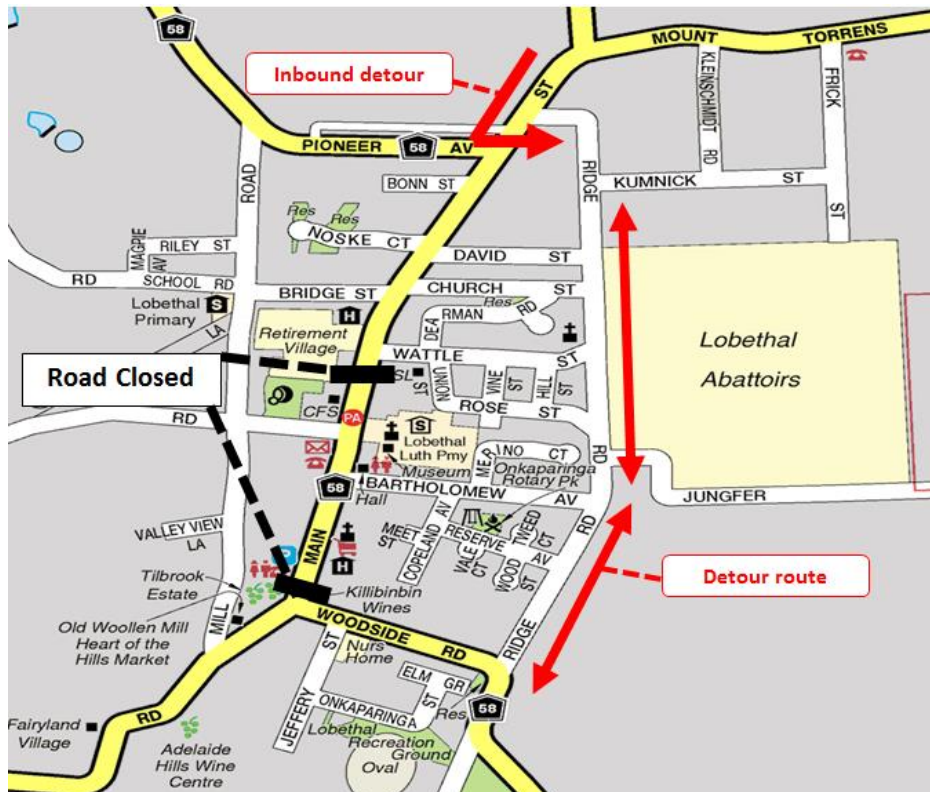

Santos Tour Down Under 2019
Subaru Stage 3: Lobethal to Uraidla
Thursday 17 January 2019

ROAD CLOSURES, LOBETHAL

Main Street, between Wattle St and Woodside Rd
6:00am – 2:00pm

PUBLIC TRANSPORT DETOURS IN PLACE

Stops affected: inbound and outbound 72 (Woodside Rd), 73, 74, and 75 (Main St)

Inbound: Routes 860F, 835, and 835A

Normal route from stop 76 then left from Main Street onto Ridge Road. Continue to Woodside Rd where normal route resumes.

Outbound: Routes 860F, 835, and 835A

From Woodside Road will turn right onto Ridge Road, then right onto Kumnick St. Route continues as normal to stop 76.

Temporary stops will be set up on Ridge Rd at the intersections of Church St and Bartholomew Ave.