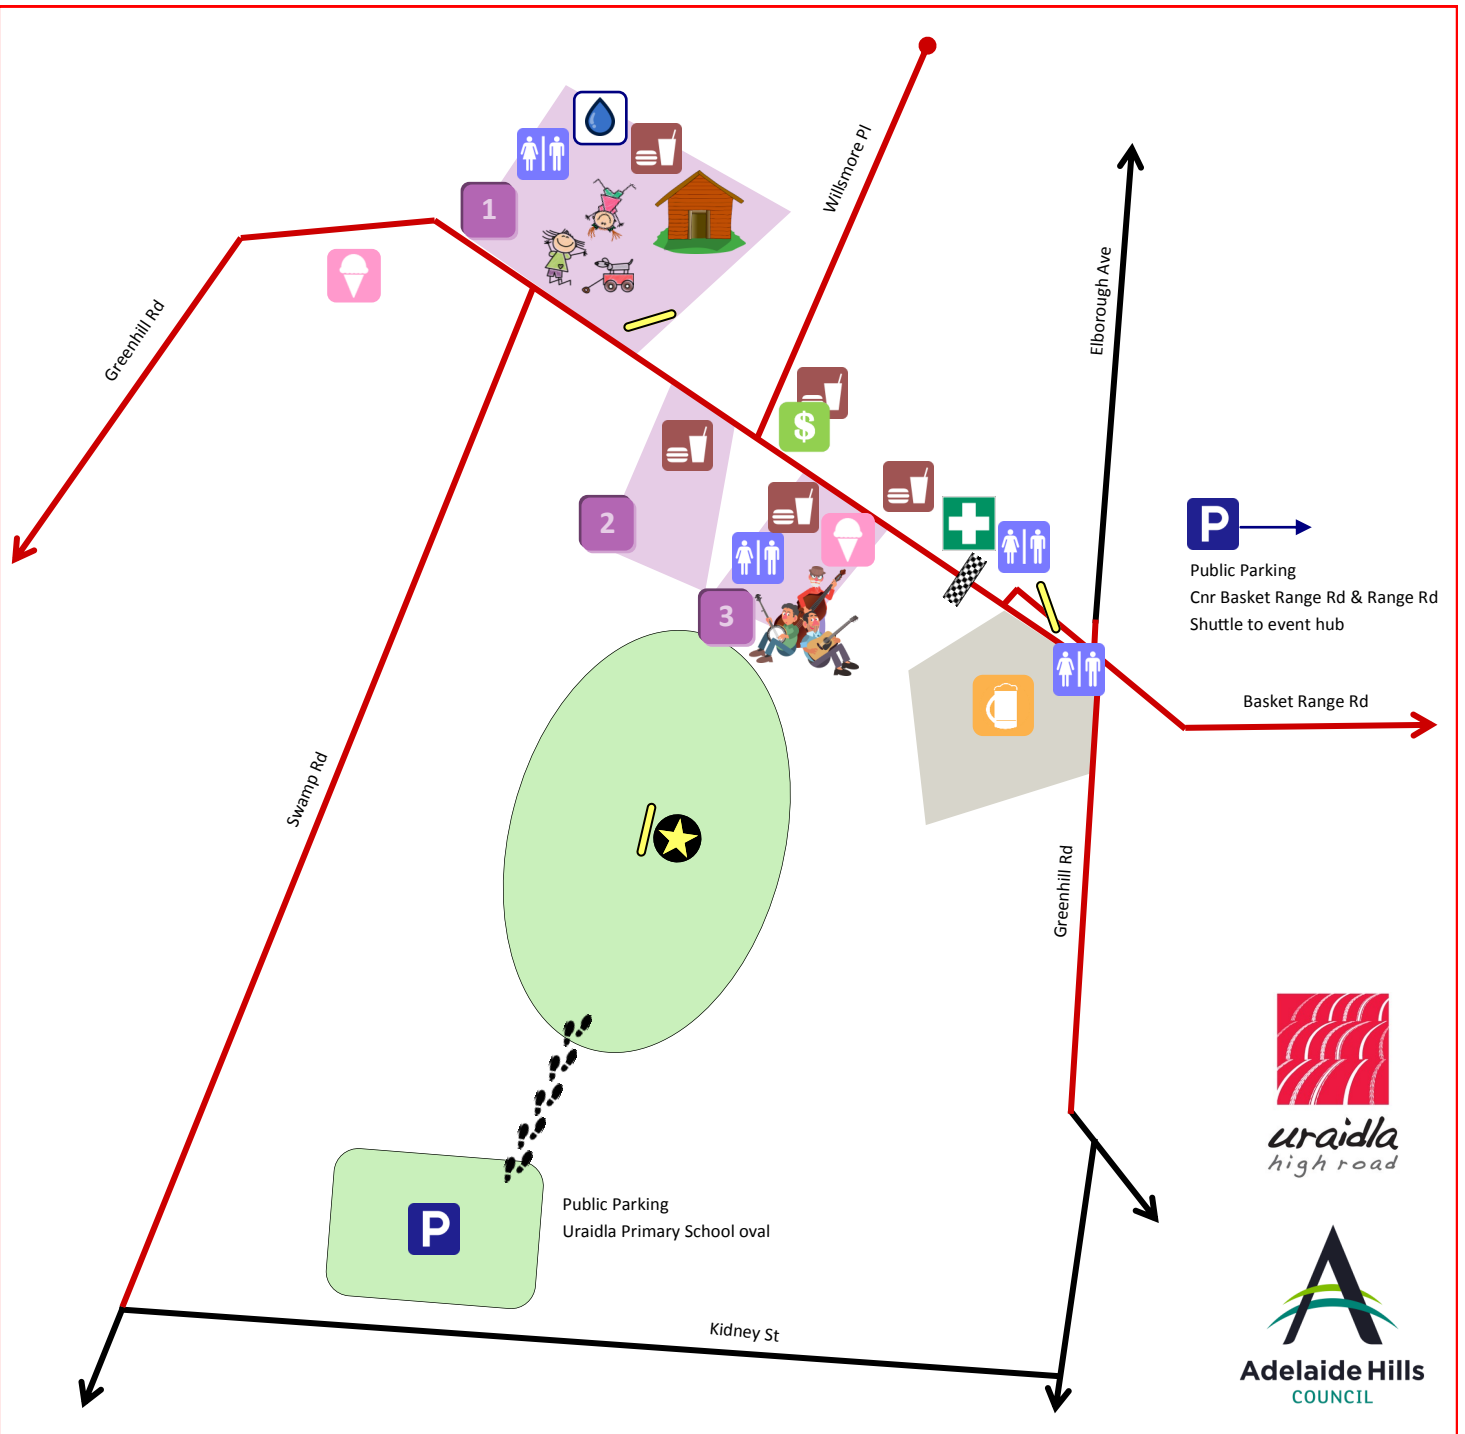

URAILDA HIGH ROAD THURSDAY 17 JANUARY 2019

- | | | |
|--|-----------------------------|-------------------------------|
| 1 Activation: The Red Shed | Water bottle refill station | STDU Finish Arch location |
| 2 Activation: The Uraidla Bowling Club | ATM (inside Post Office) | Big Screen TV |
| 3 Activation: The Uraidla Bowling Club Car Park | St John First Aid | Stage for winner presentation |
| Food and/or drinks for sale | Public parking | Road closed |
| Ice cream for sale | Uraidla Hotel | Road open |
| Toilets | | |

Map is not to scale