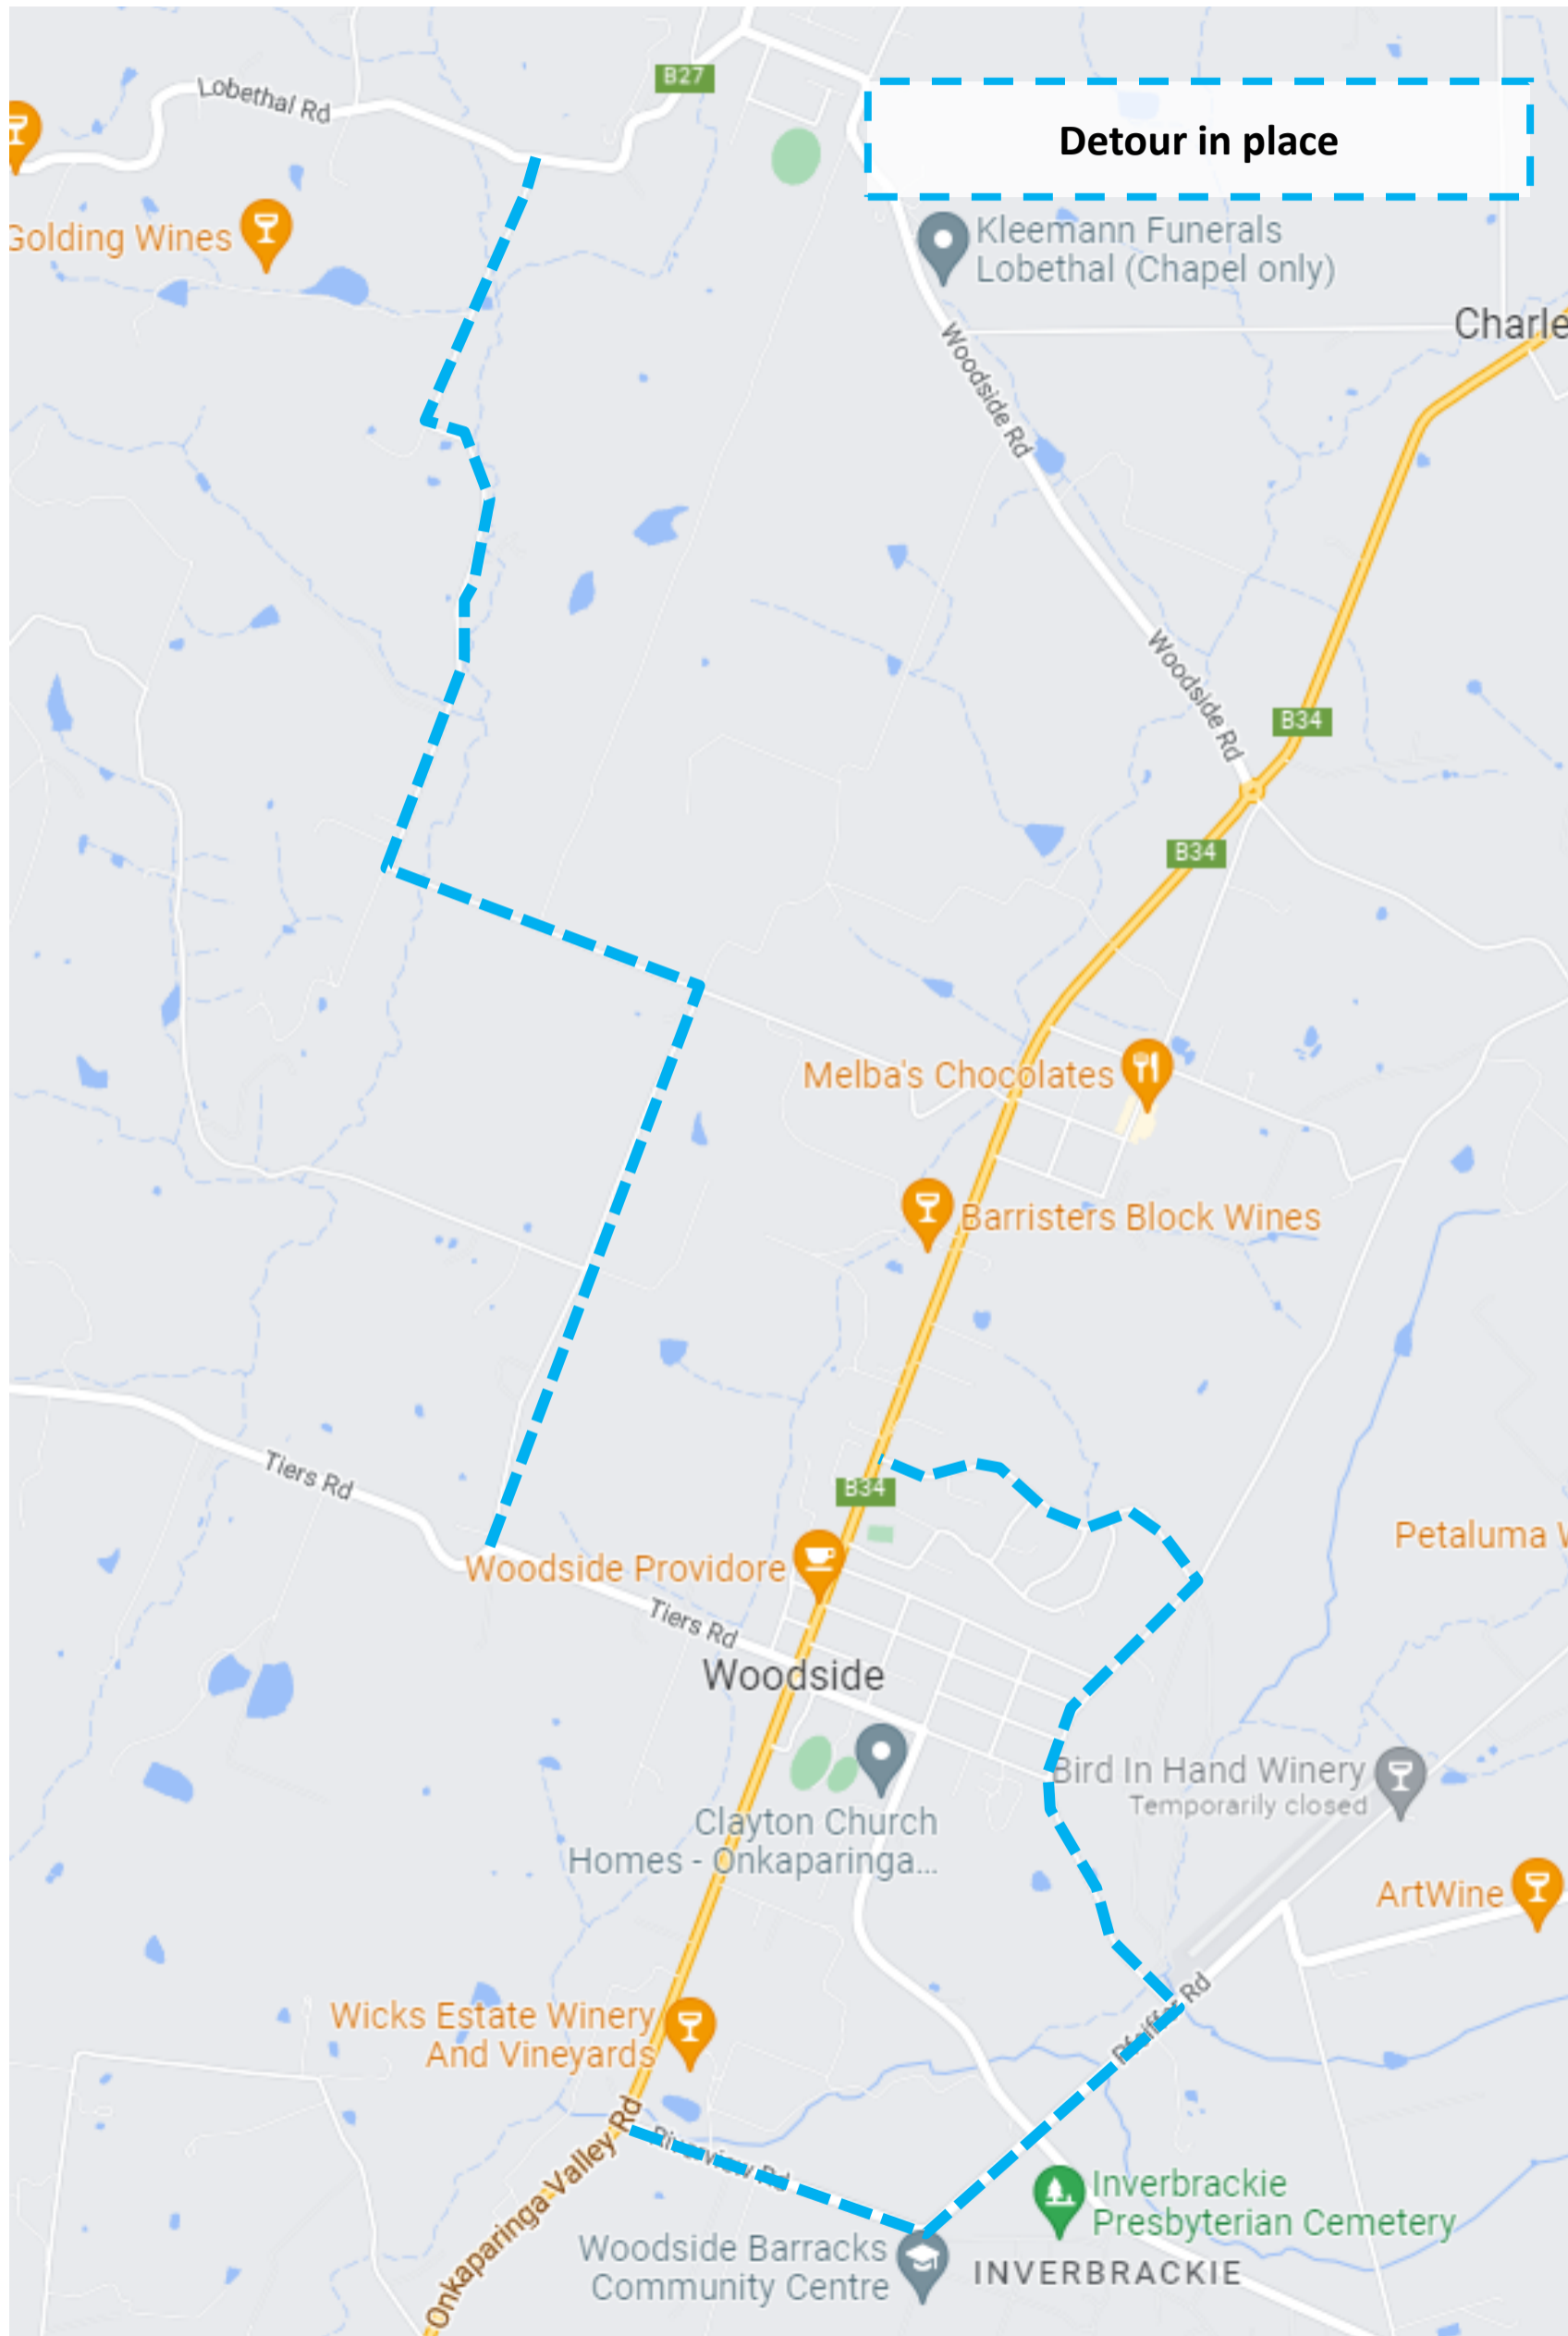

Road Closures - Woodside Parade - Thursday 12 Dec 2024

Parade at 7:00pm

Street Party (Main Street and Moffett Street) until 9:30pm

Road Closures - Woodside Parade - Thursday 12 Dec 2024

Parade at 7:00pm

Street Party (Main Street and Moffett Street) until 9:30pm