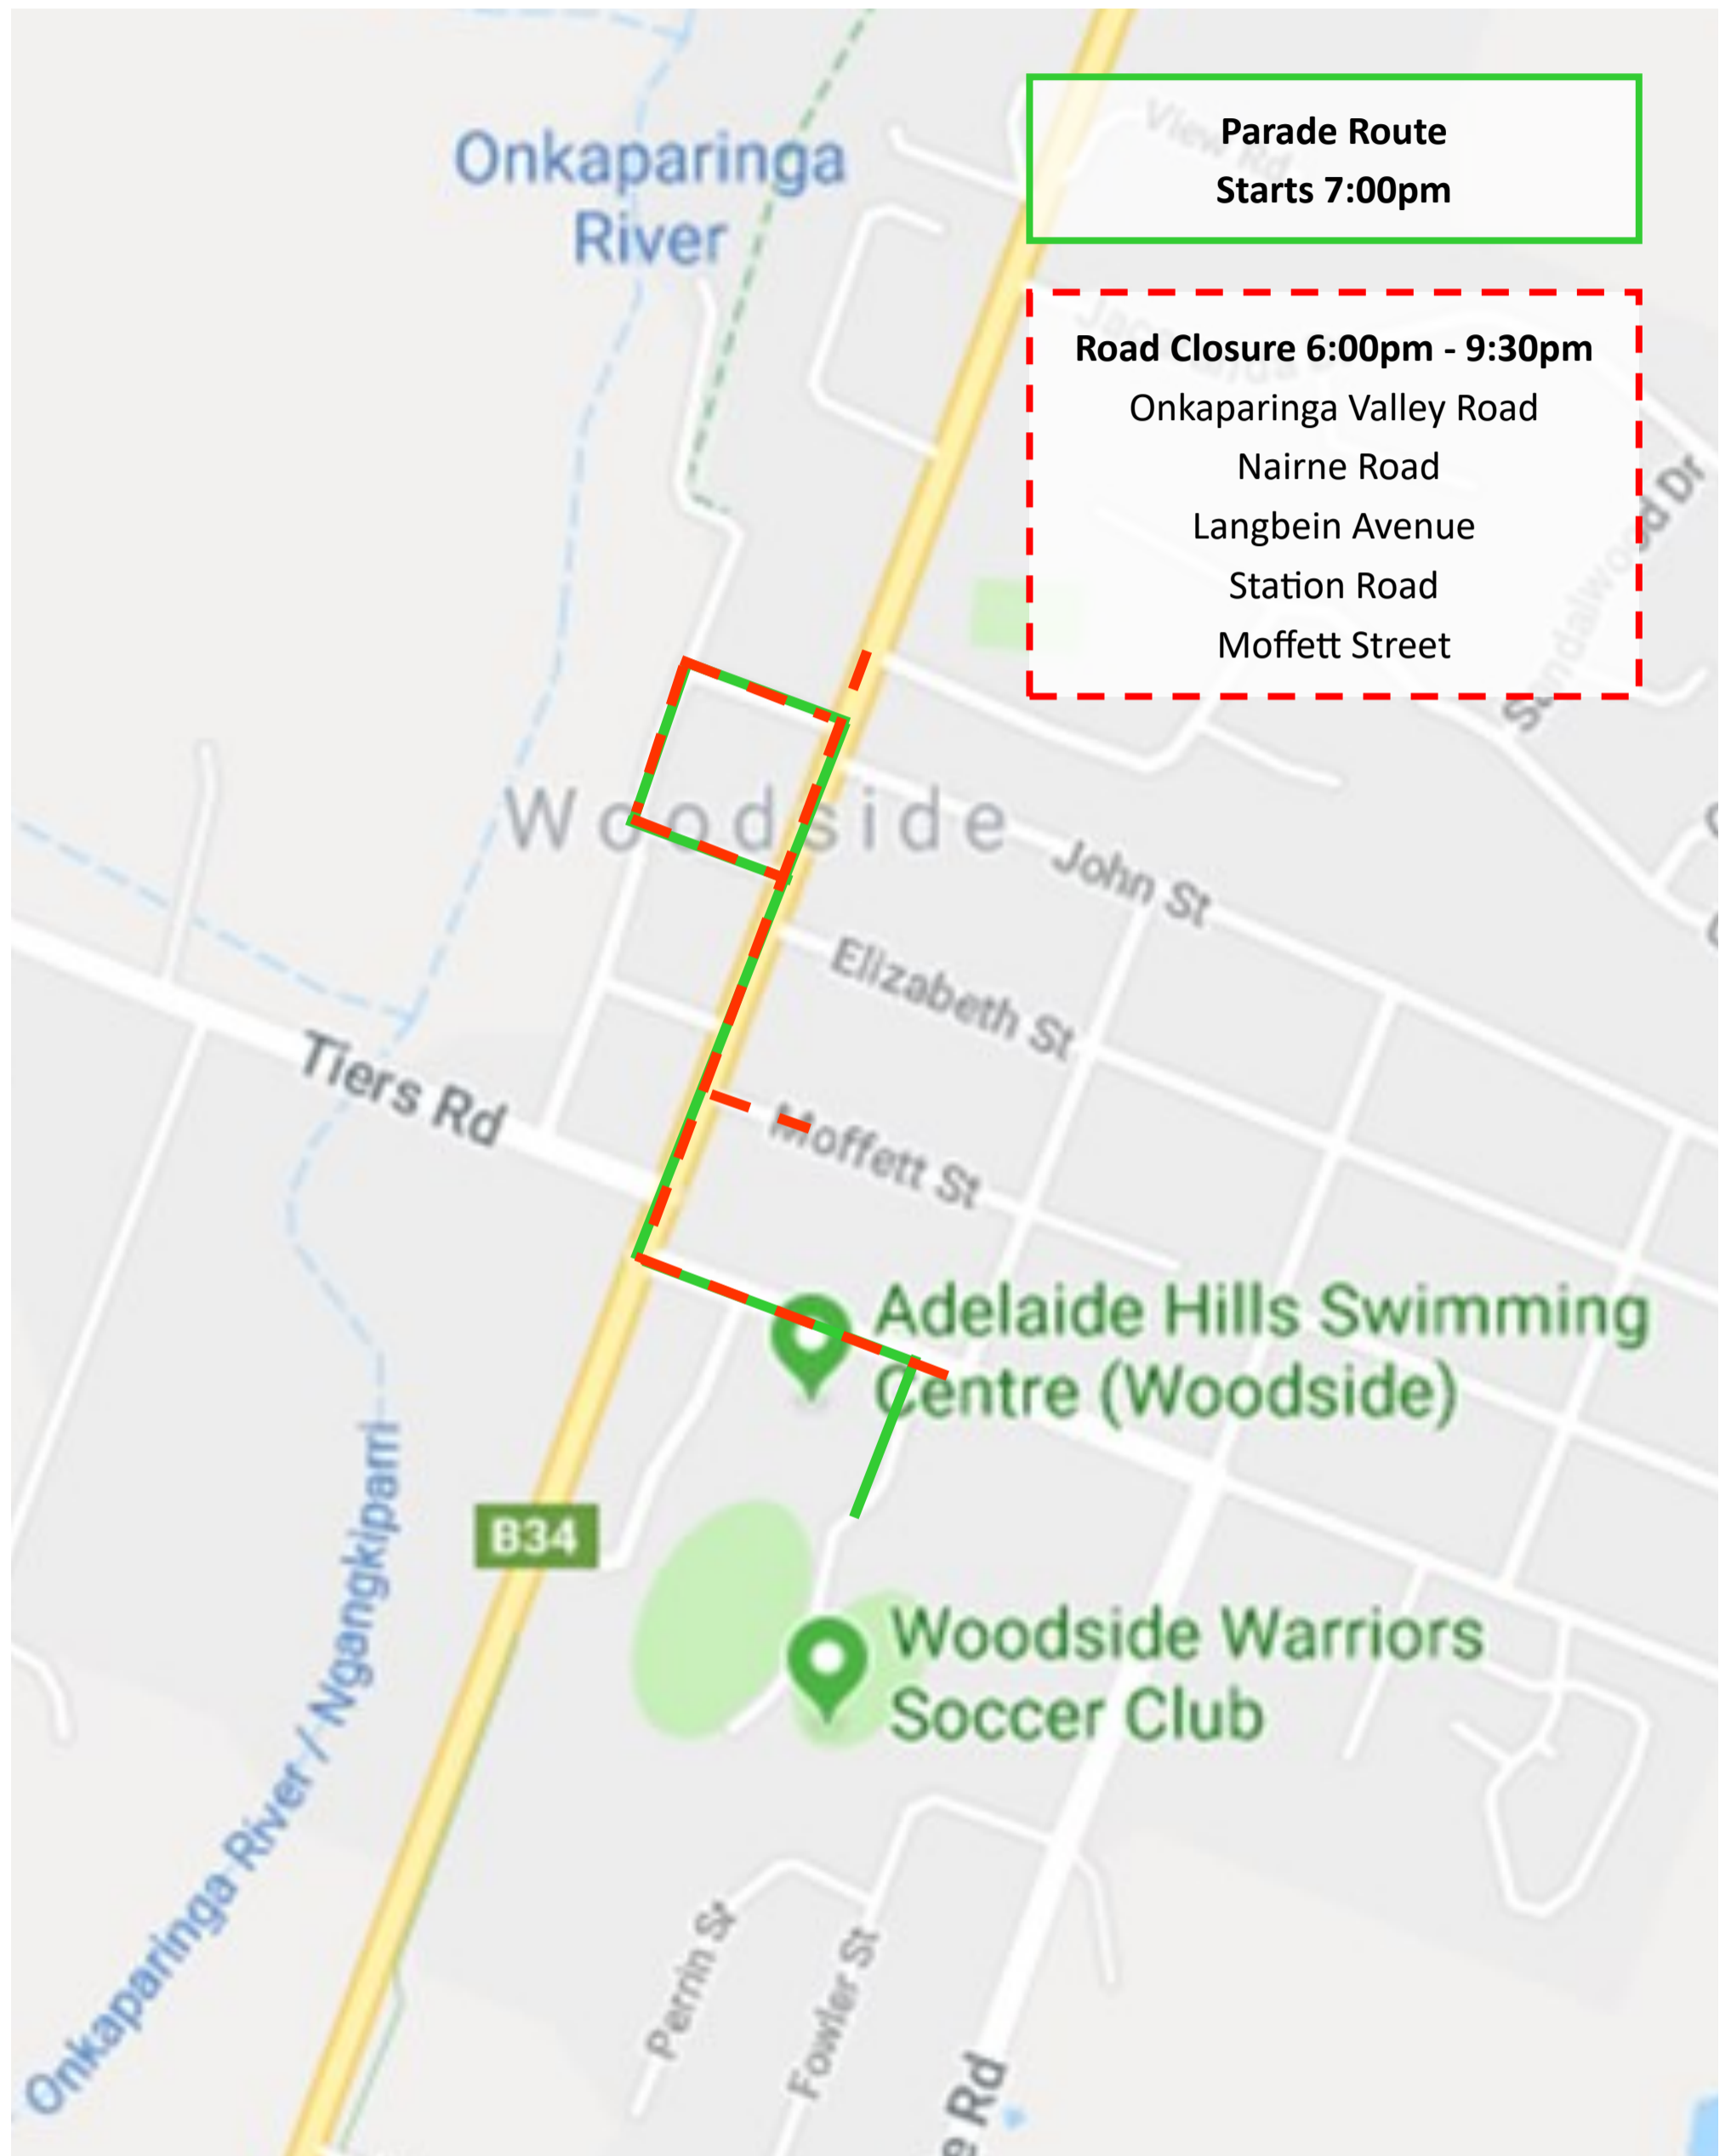

Road Closures - Woodside Parade - Thursday 12 Dec 2024

Parade at 7:00pm

Street Party (Main Street and Moffett Street) until 9:30pm

Road Closures - Woodside Parade - Thursday 12 Dec 2024

Parade at 7:00pm

Street Party (Main Street and Moffett Street) until 9:30pm