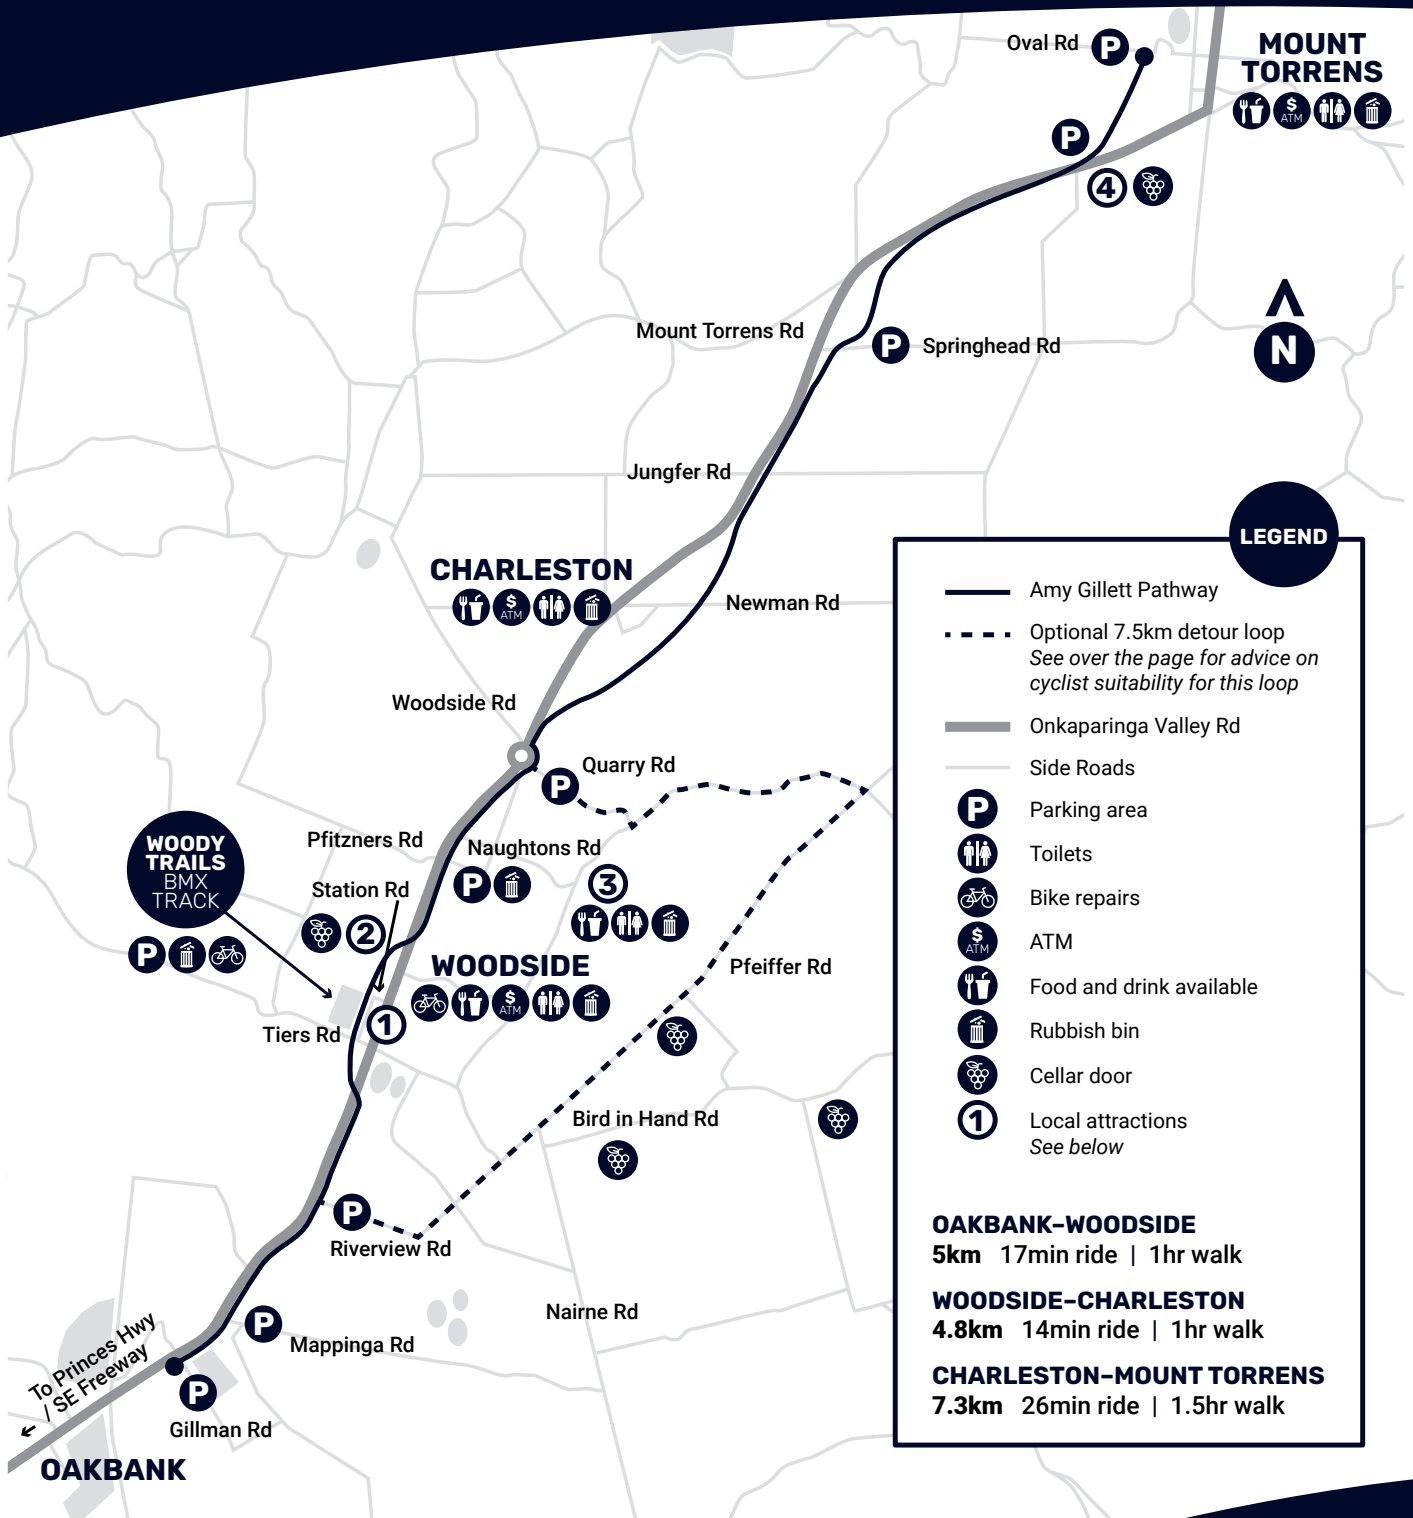

# Amy Gillett Bikeway

## OAKBANK TO MOUNT TORRENS

- ① Bike About Bike Hire
- ② Barristers Block Premium Wines
- ③ Melba's Chocolate Factory
- ④ Lobethal Road Wines

ahc.sa.gov.au  
 (08) 8408 0400  
 mail@ahc.sa.gov.au