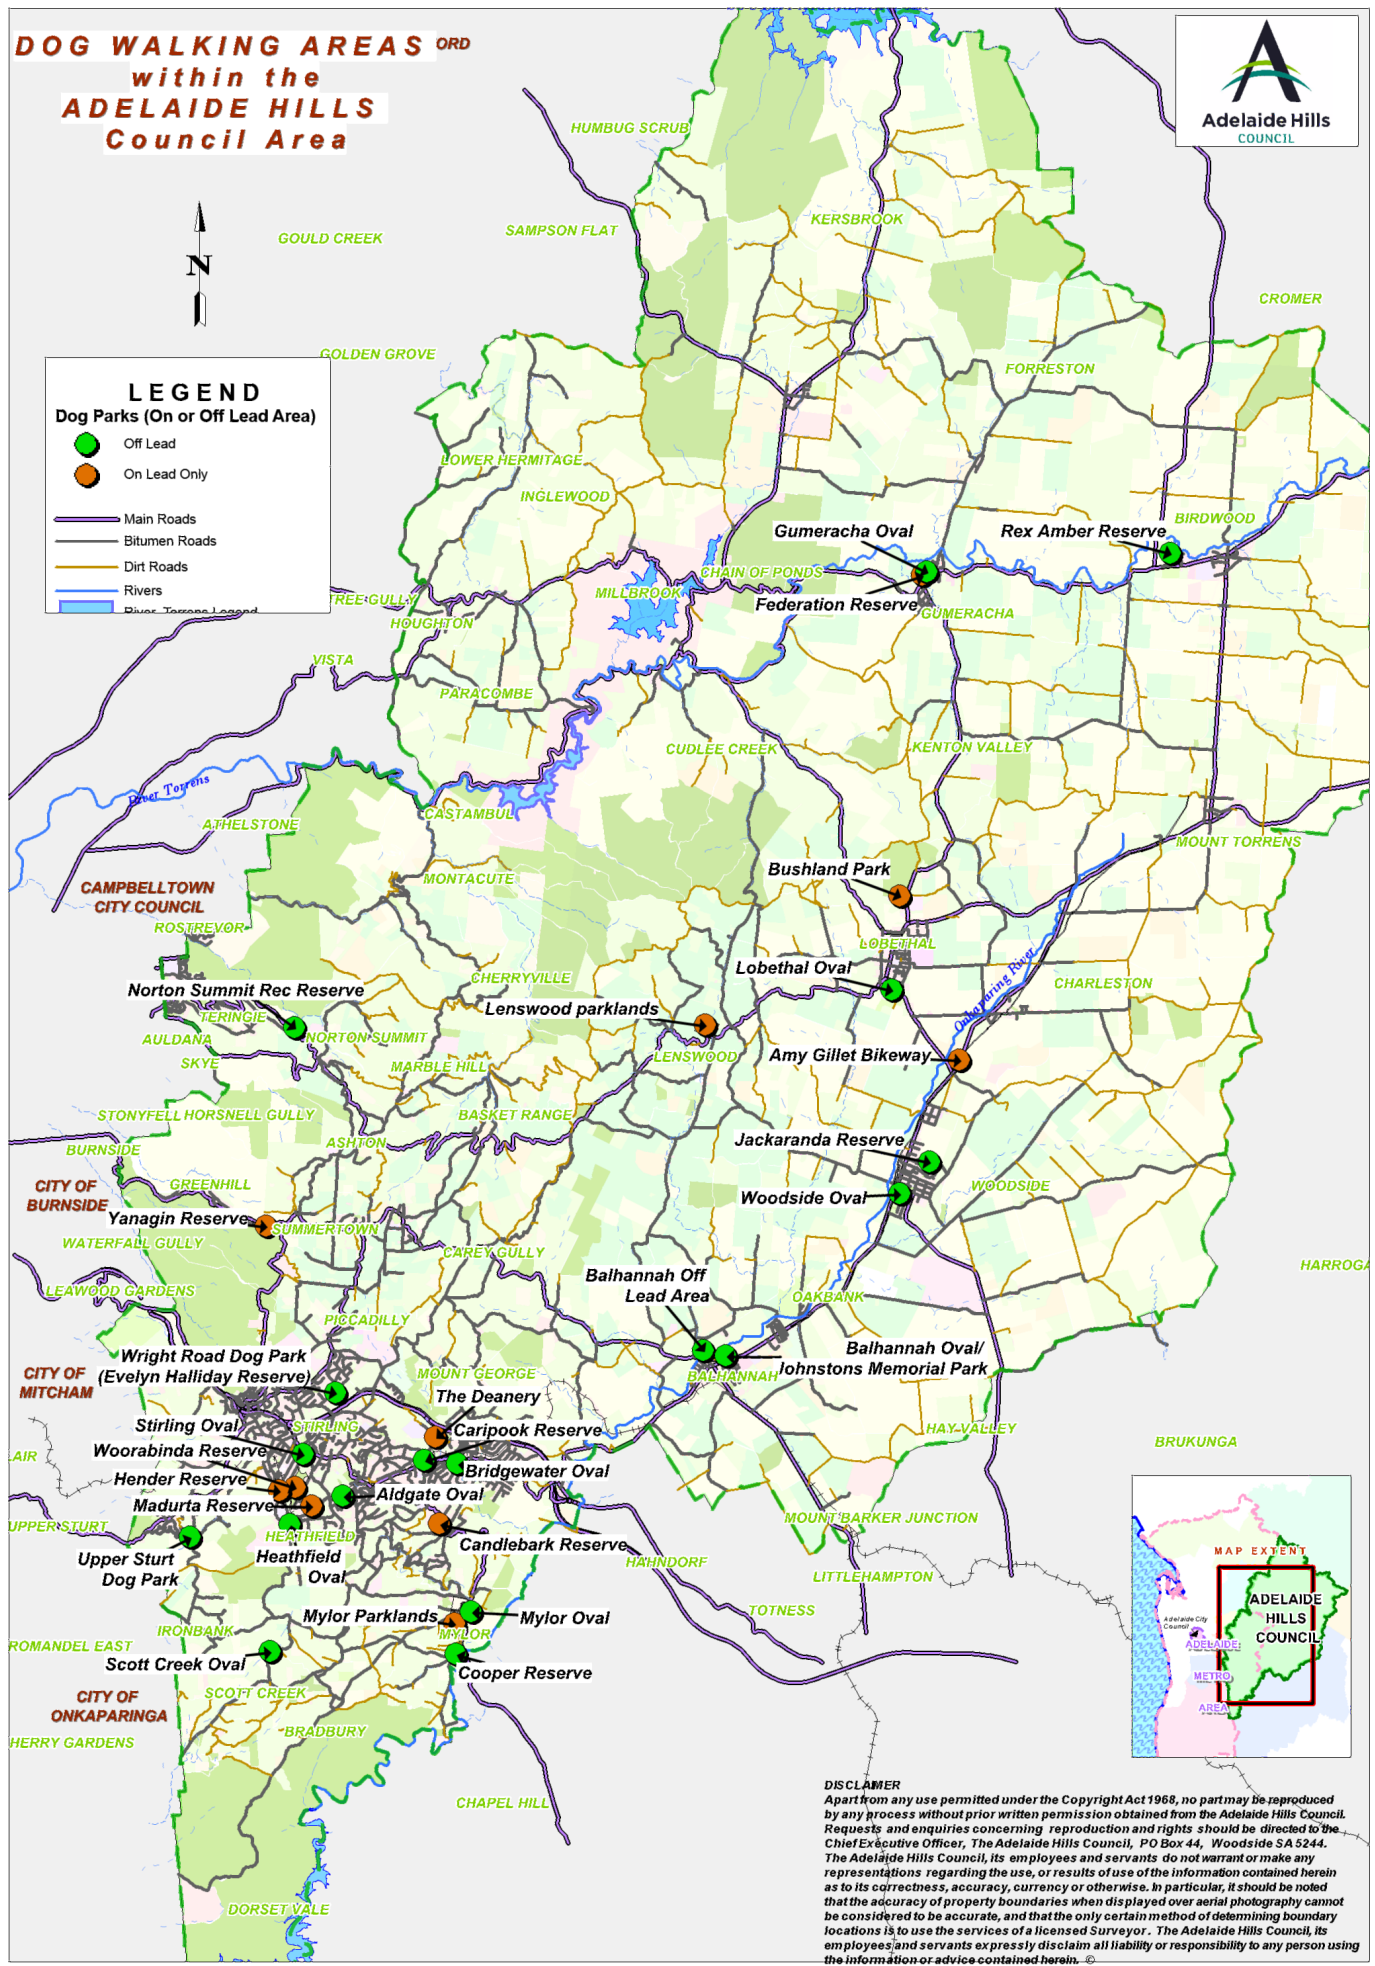

DOG WALKING AREAS ORD
within the
ADELAIDE HILLS
Council Area

LEGEND

Dog Parks (On or Off Lead Area)

- Off Lead
- On Lead Only

- Main Roads
- Bitumen Roads
- Dirt Roads
- Rivers
- Rivers - Torrens Legend