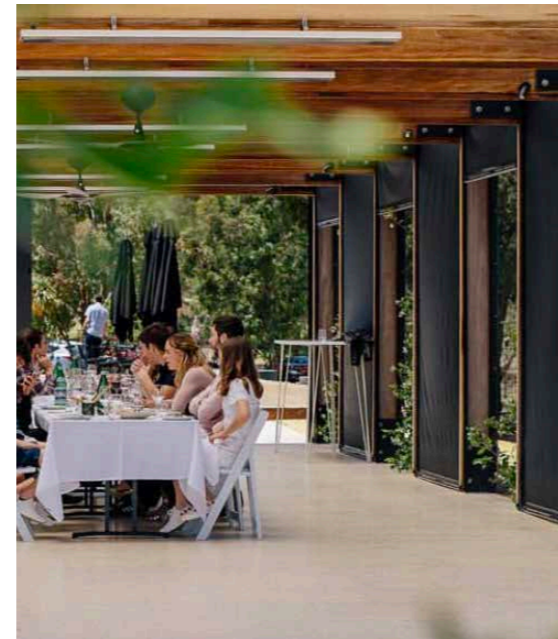

## KEY ELEMENTS

- 1 Outdoor dining space
- 2 Timber Arbour
- 3 Perfumery Garden
- 4 Citrus Orchard
- 5 Sealed Carpark (20 spaces)
- 6 Terraced ornamental Garden  
(Low level planting)
- 7 Legacy Oaks - *Quercus palustris*
- 8 Feature planter pots

PERFUMERY  
ELEMENTS + MATERIALS

**Key Elements**

- Stone Paving
- Perfumery Garden
- Feature trees
- Orchard
- Surrounding ornamental planting

**Outdoor Dining**

- Timber abour
- Connecting heritage perfumery building and new architecture

**Perfumery**

- Compacted rubble
- Fragrant plantings
- Terraced stone walls

SITE  
EXISTING BUILT FORM

EXISTING